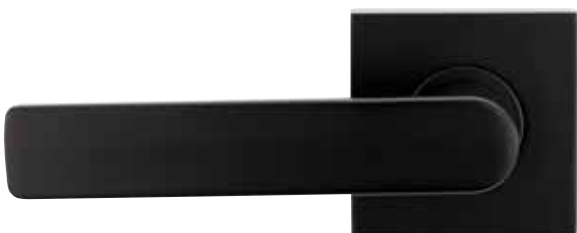

Square Rose Passage Set
VSR1/L3MBK + VSS1-TRIMMBK