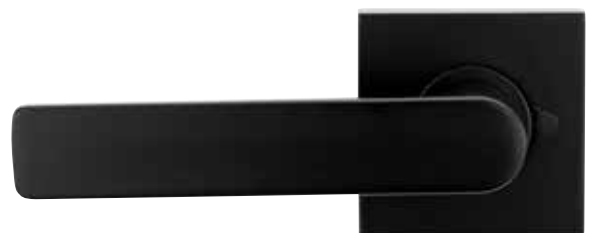

Square Rose Privacy Set
VSR2/L3MBK + VSS2-TRIMMBK