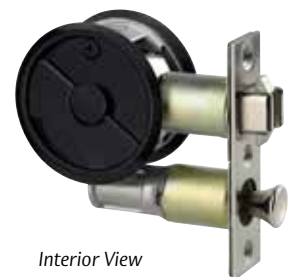

# Velocity® Small Rose Series Escutcheons

Euro Profile Cylinder Escutcheon  
**VSR5/MBK**

Oval Cylinder Escutcheon  
**VSR6/MBK**

Standard Turnknob  
**VSR7/MBK**

Privacy Indicating Emergency Turn  
**VSR8/MBK**

Disabled Accessible Turnknob  
**VSR9/MBK**

\*A51428.1 Compliant

Square Rose Escutcheon Trim  
**VSS6-TRIMBK**

**Note:** 55mm round footprint or 58mm square footprint.

Combining elegance and ease of use, the Lockwood Cavity Sliding Door Lock provides a subtle sophistication and innovative solution for all your sliding door needs.

### Features

- Fitted flush against the panel of the sliding door for full recess into the door cavity
- Only available in the Privacy latch model as shown
- Retractable Door Pull for ease of use

*Exterior View*  
**7400MBKDP**